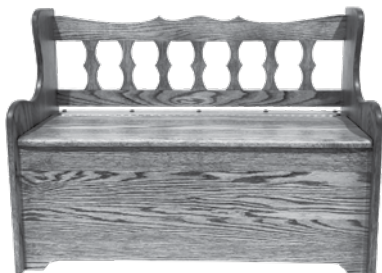

100 Traditional

BOX JOINT CHESTS

		Pine	Birch & Oak
101 Box Joint Chest w/Tray	16x35x17H	$1610	$2082
108 Box Joint Chest w/Tray	16x48x17H	$1776	$2306