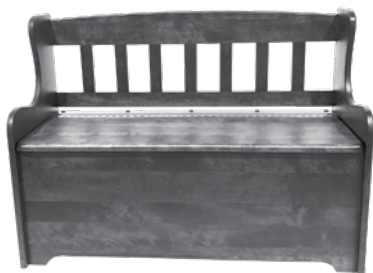

100 Modern

BOX JOINT CHESTS

		Pine	Birch & Oak
101 Box Joint Chest w/Tray	16x35x17H	$1610	$2082
108 Box Joint Chest w/Tray	16x48x17H	$1776	$2306