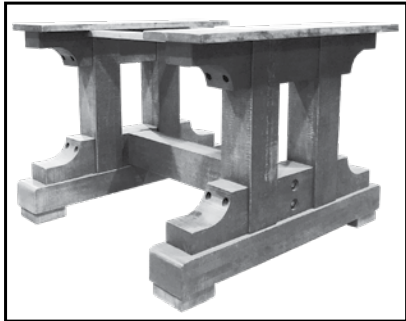

Turned Pedestal
(included in base price)

Modern X Pedestal
(for 60" - 72" solid top tables only)
(upgrade \$1472)

Single Bistro Pedestal
(included in base price)

Upgrade from 8 1/2"
Turned Pedestal

Square Rustic Pedestal w/ Corbels
(upgrade \$404)

Square Rustic Pedestal
(included in base price)

Choose your favorite pedestal to go with your table purchase!

DOUBLE PEDESTAL OPTIONS

Turned Pedestal
(included in base price)

Modern Trestle Pedestal
(upgrade \$549)

Double Bistro Pedestal
(included in base price)

Mission X Pedestal
(upgrade \$549)

Rustic Beam Post Pedestal
(upgrade \$1432)

Rustic Beam Trestle Pedestal
(upgrade \$1432)

See other pedestal and leg options on pages 3, 5 and 9