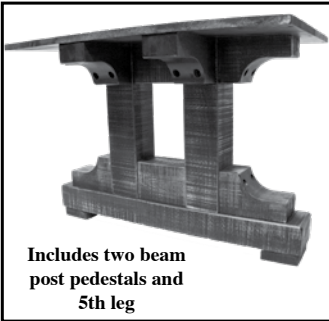

Square Rustic Pedestal
(included in base price)

Choose your favorite pedestal to go with your table purchase!

DOUBLE PEDESTAL OPTIONS

Turned Pedestal
(included in base price)

Modern Trestle Pedestal
(upgrade \$549)

Double Bistro Pedestal
(included in base price)

Mission X Pedestal
(upgrade \$549)

Rustic Beam Post Pedestal
(upgrade \$1432)

Rustic Beam Trestle Pedestal
(upgrade \$1432)

See other pedestal and leg options on pages 3, 5 and 9