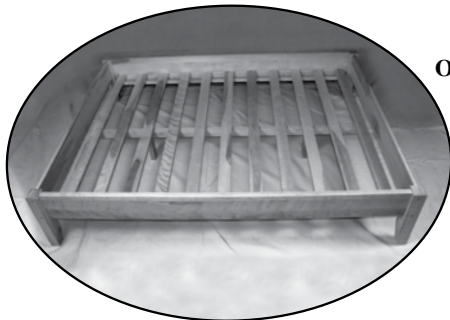

UTILITY BED FRAME

		Pine	Birch/Oak
3450 Square Utility Bed Frame	Twin	$1714	$2052
3451 Square Utility Bed Frame	Full / Queen	$1890	$2459
3452 Square Utility Bed Frame	King	$2199	$2845

**Old Hippy Twin, Full, and Queen
Bed Foundations come with
two legs on centre rail.**

**Old Hippy King
Bed Foundations come with
three legs on centre rail.**

MATTRESS SIZES (APPROX)

Twin	39"x75"	Twin XL	39"x80"
Full	54"x75"	Queen	60"x80"
King	76"x80"	California King	72"x84"