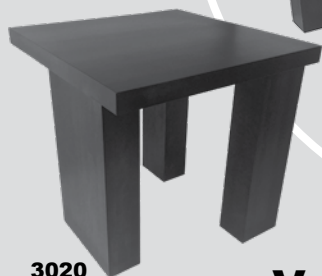

SOPHIE SERIES

(Available in 8/4 Pine, Birch and Oak)

3020 End
3022 Coffee

24x24x22H
40x40x18H

$2281
$3017

3020