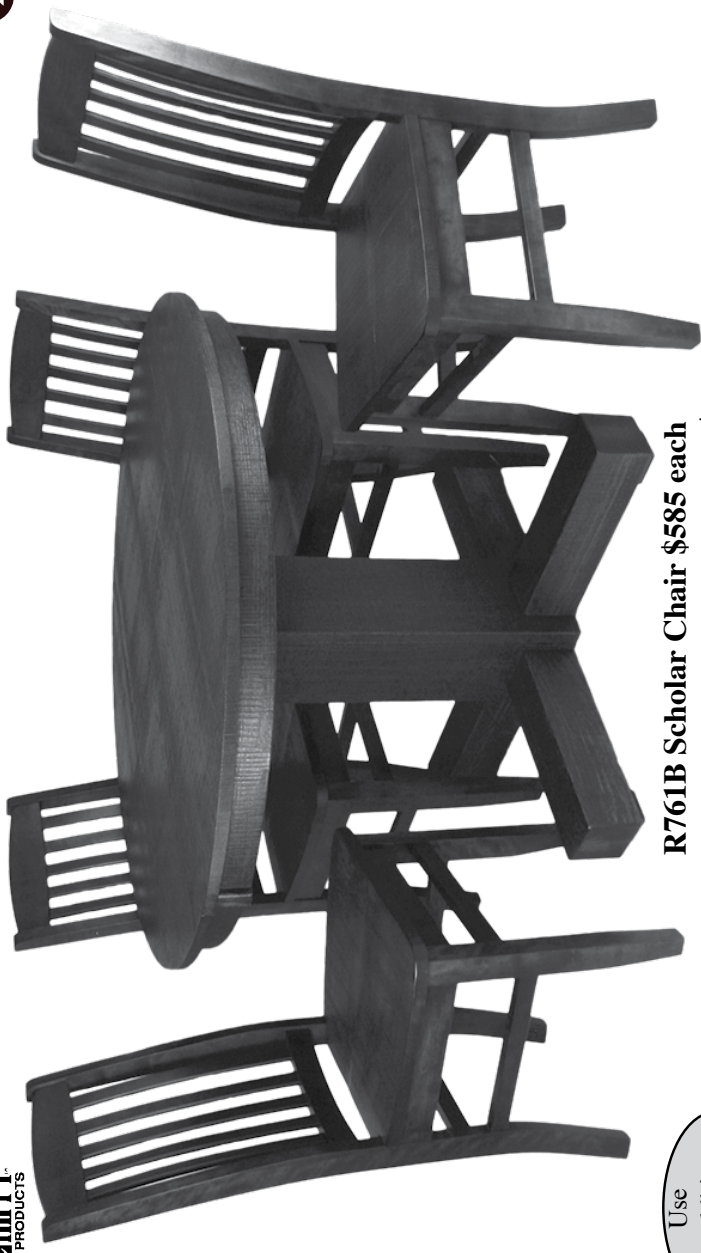

FINE HOME
FURNISHINGS

www.oldhippy.com

Since 1990 Celebrating 30 Years

R761B Scholar Chair \$585 each

R508B 42" round plus 2 x 12" leaves \$2857

Total set including 4 chairs \$5197

Use
[#myoldhippy](#)
on Instagram