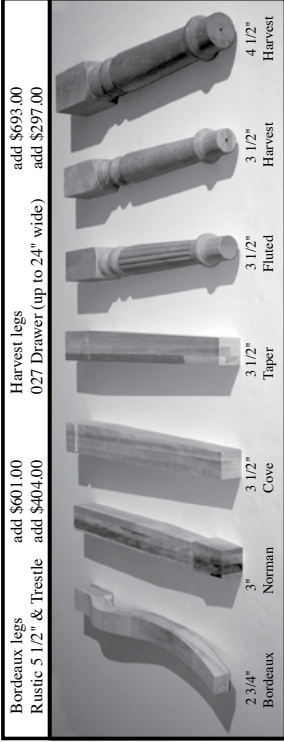

HARVEST TABLES IN PINE, BIRCH AND OAK

8

	Leaves	Table Thickness		
		4/4	5/4	8/4

HARVEST TABLES (4 1/2" LEGS)

428	Harvest	42x42	1x18	$3370	$3632	$3782	$3932
429	Harvest	42x42	2x18	$4134	$4461	$4666	$4871
435	Harvest	42x60	1x18	$3708	$4052	$4287	$4521
431	Harvest	42x60	2x18	$4221	$4647	$4950	$5253
448	Harvest	42x72	1x18	$3861	$4265	$4524	$4783
449	Harvest	42x72	2x18	$4352	$4876	$5214	$5553

450	Harvest	48x84	2x18	$4538	-	-	-
451	Harvest	54x96	2x18	$4832	-	-	-
452	Harvest	42x72	4x18	$5204	$5850	$6285	-
455	Harvest	42x96	3x16	$4849	$5448	$5825	$6204
460	Harvest BB-Ends	42x96	3x16	$4990	$5608	$5998	$6389

* Tables 450-460 if made in birch or oak have to start at 5/4 thickness of wood

* All pine tables are 8/4 in thickness using 4/4 pricing