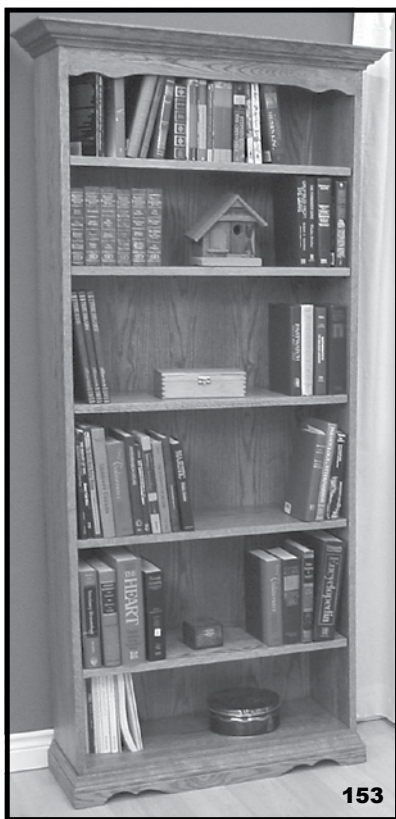

BOOKCASES

		Pine	Birch/Oak	
150	Bookshelf (Top Measure)	12x33x36H	$1309	$1656
151	Bookshelf (Top Measure)	12x33x46H	$1540	$1973
152	Bookshelf (Top Measure)	12x33x56H	$1770	$2290
153	Bookshelf (Case Measure)	14x36x78H	$2584	$3335
154	Bookshelf (Top Measure)	12x60x36H	$2411	$3035
155	Bookshelf (Top Measure)	12x60x46H	$2826	$3606
156	Bookshelf (Top Measure)	12x60x56H	$3263	$4198
157	Bookshelf (Case Measure)	12x58x78H	$4512	$5863