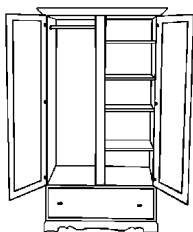

WARDROBES

			Pine	Birch/Oak
225	1 Drawer & Rod	21x36x72H	$3611	$4593
226	1 Drawer, Rod & 4 Shelves	21x36x72H	$3987	$5176
227	1 Drawer & 3 Shelves	21x36x72H	$3727	$4824
228	2 Lg Drws, Rod & 2 Shelves	21x36x72H	$3842	$4997
229	2 Sm Drws, Rod & 3 Shelves	21x36x72H	$3842	$4997

226

R228P
2-DRAWER
WARDROBE
22x36x72H
$3842.00

Irregularities and imperfections are not considered a deficiency by the discerning customer, but rather the principal attractions of a hand-made product; resulting in an unsurpassed pride of ownership.