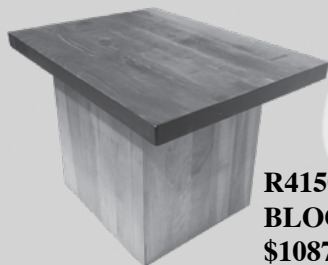

**R3062 Rustic X Style
w/Shelf \$1721**

Let us know
what you are
thinking, we custom
build furniture!

**R3060
Rustic X Style
w/Shelf \$1315**

BLOQ SERIES

(Available in Pine Top with Birch or Oak Bottom)

R4150 End	24x32x22H	\$1087
R4152 Coffee	36x36x18H	\$1414
R4154 Coffee	36x60x18H	\$1567