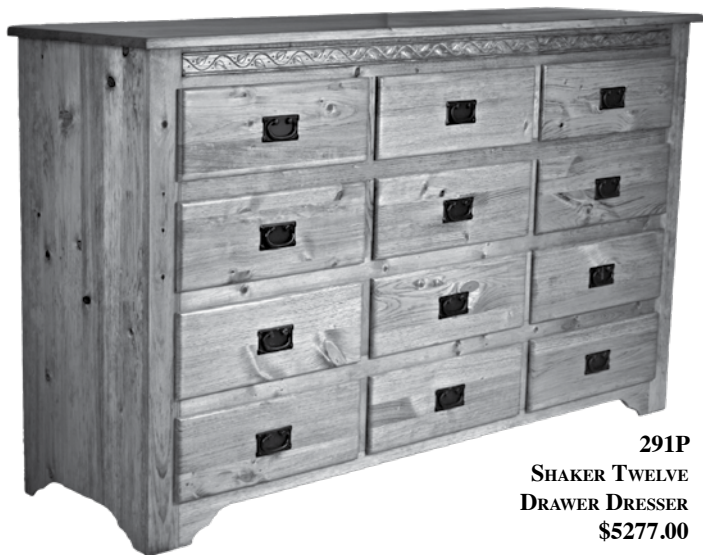

Use
#myoldhippy
on Instagram

32th
Anniversary
Edition

Old
HIPPY™
WOOD PRODUCTS

Use
#myoldhippy
on Instagram

SHAKER

		Pine
270	Night Table, 1 Door	\$1512
271	Night Table, 2 Door	\$1573
272	Night Table (no door)	\$1421
273	Night Table, 3 Drawer	\$1451
274	Dresser - Single, 4 Drawer	\$2292
277	Mirror (Vertical)	\$1369
286	Dresser, 7 Drawer	\$3884
278	Dresser, 9 Drawer, 1 Door	\$4550
291	Dresser, 12 Drawer	\$5277
279	Chest, 5 Drawer	\$2611
280	Chest, 5 Drawer	\$2972
281	Armoire, 3 Drawer, 2 Door, 2 Shelves	\$4422
285	Wardrobe, 2 Door, 1 Drawer	\$3765
282	Wardrobe, 2 Door, 3 Shelves	\$4359
283	Shaker Square Bed	\$4811
284	Shaker Square Bed	\$5562
287	Shaker Curve Bed	\$4811
288	Shaker Curve Bed	\$5562