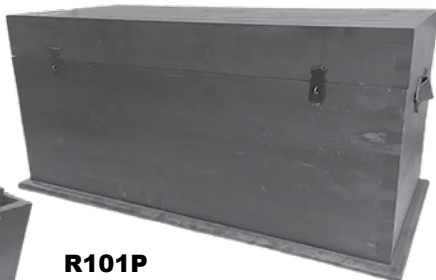

100 Modern

100 Traditional

BOX JOINT CHESTS

		Pine	Birch & Oak
101 Box Joint Chest w/Tray	16x35x17H	\$1610	\$2082
108 Box Joint Chest w/Tray	16x48x17H	\$1776	\$2306

R101P
Open on Left
Closed on Right

*Can come with full tray or half tray inside
 *Tray can be same stain colour or natural finish

**980
Traditional
\$730**

A lifetime investment for all of your families treasures! Box Joint Chests are handmade with true old school box joints. They come with metal hasps, hinges and authentic heavy harness straps. These heirloom chests are available at the same price for half tray and full tray configurations.