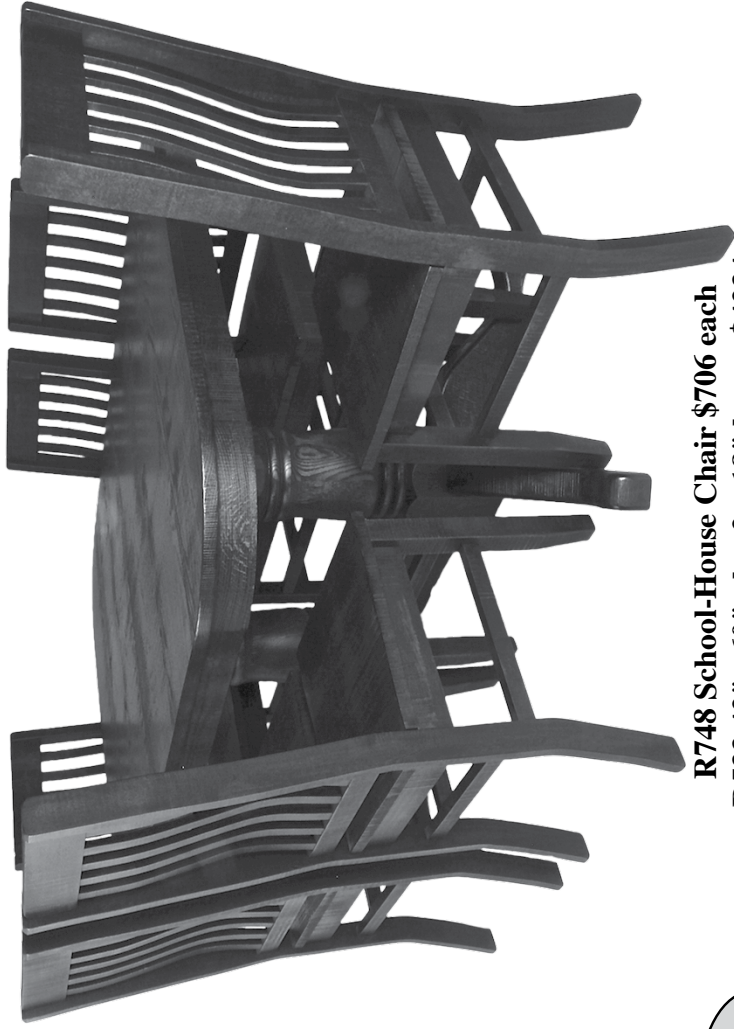

R748 School-House Chair $706 each
R533 42" x 60" plus 2 x 18" leaves $4234
Total set including 6 chairs $8470

Use
[#myoldhippy](#)
on Instagram

DOUBLE PEDESTAL TABLES IN PINE, BIRCH AND OAK

	Leaves	Table Thickness				Leaves	Table Thickness				
		4/4	5/4	6/4	8/4		4/4	5/4	6/4	8/4	
531	42x60	$3383	$3595	$3855	$4114	543	45x72	$3574	$3863	$4179	$4496
532	42x60	$3939	$4234	$4537	$4840	544	45x72	$4147	$4518	$4889	$5260
533	42x60	$4234	$4627	$4968	$5309	2x18	1x18	$4463	$4933	$5353	$5773
534	42x60	$4774	$5216	-	-	4x12	4x12	$5014	$5538	-	-
535	42x72	$3535	$3808	$4098	$4387	547	48x60	$3443	$3699	$3967	$4234
536	42x72	$4092	$4447	$4774	$5102	548	48x60	$4048	$4381	$4736	$5091
537	42x72	$4392	$4823	$5205	$5587	549	48x60	$4381	$4796	$5214	$5631
538	42x72	$4943	$5418	-	-	550	48x60	$4943	$5424	-	-
539	45x60	$3426	$3666	$3937	$4207	551	48x72	$3628	$3939	$4283	$4627
540	45x60	$4005	$4338	$4660	$4982	552	48x72	$4212	$4611	$4973	$5336
541	45x60	$4332	$4731	$5110	$5489	553	48x72	$4540	$5036	$5484	$5931
542	45x60	$4867	$5331	-	-	554	48x72	$5102	$5653	-	-

Our Mission:

Old Hippy is a brand you can trust. For 30 years we have been supplying customers with solid wood, handcrafted furniture. It is our mission to continue to provide quality furniture and stay true to our Canadian-Made values!

- All 4/4, 5/4 and 6/4 tables priced with double 7 1/4" turned pedestals
- All 8/4 birch and oak tables priced with 8/4 swoop pedestals
- All pine tables are 8/4 in thickness using 4/4 pricing
- Double pedestal tables 60" long with 4x12" leaves are available in square round only
- Oval table tops have solid skirts in birch or oak
- To see more pedestal options with pictures, refer to page 13.

Options:

- Square round top
- 3 x 16" leaves rather than 4 x 12" leaves
- Skirts for 8/4 tables add
- Table with 6 feet add
- Queen Anne pedestal add
- Antique or Swoop mission pedestal add
- Modern Trestle pedestal add
- Mission X pedestal add

n/c

n/c

$347.00

$289.00

$549.00

$549.00

$549.00

$549.00

$549.00