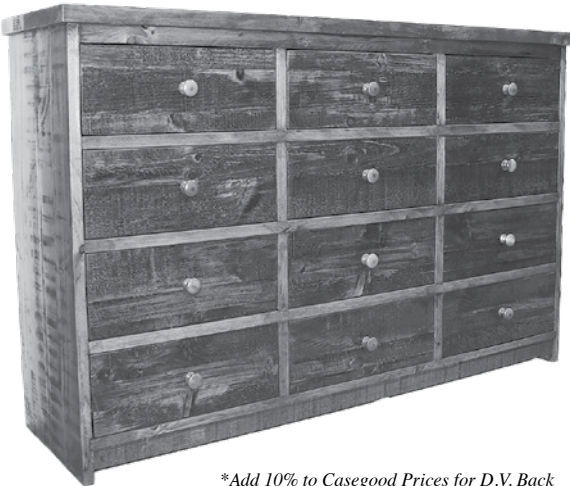

R181P
12-DRAWER
DRESSER
18x61x40H
$3675.00

*Add 10% to Casegood Prices for D.V. Back