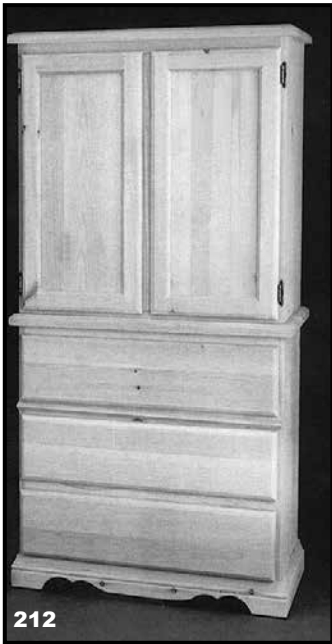

161

162

163

164

*Truly
Canadian Handmade Quality
#myoldhippy*

ARMOIRES

			Pine	Birch/Oak
210	3 Drawer, 2 Door, 1 Adj. Shelf	17x32x60H	\$3227	\$4209
211	3 Drawer, 2 Door, 1 Bin (horizontal)	17x32x60H	\$3429	\$4497
212	3 Drawer, 2 Door, 3 Bin (vertical)	17x32x60H	\$3660	\$4815
213	3 Drawer, 2 Door, 2 Adj. Shelves	17x32x69H	\$3463	\$4503
214	3 Drawer, 2 Door, 2 Bin (horizontal)	17x32x69H	\$3735	\$4977
215	3 Drawer, 2 Door, 4 Bin (vertical)	17x32x69H	\$4012	\$5341
216	6 Drawer, 2 Door, 2 Adj. Shelves	17x46x69H	\$4392	\$5489
217	6 Drawer, 2 Door, 2 Bin (horizontal)	17x46x69H	\$4623	\$5893
218	6 Drawer, 2 Door, 4 Bin (vertical)	17x46x69H	\$4912	\$6298